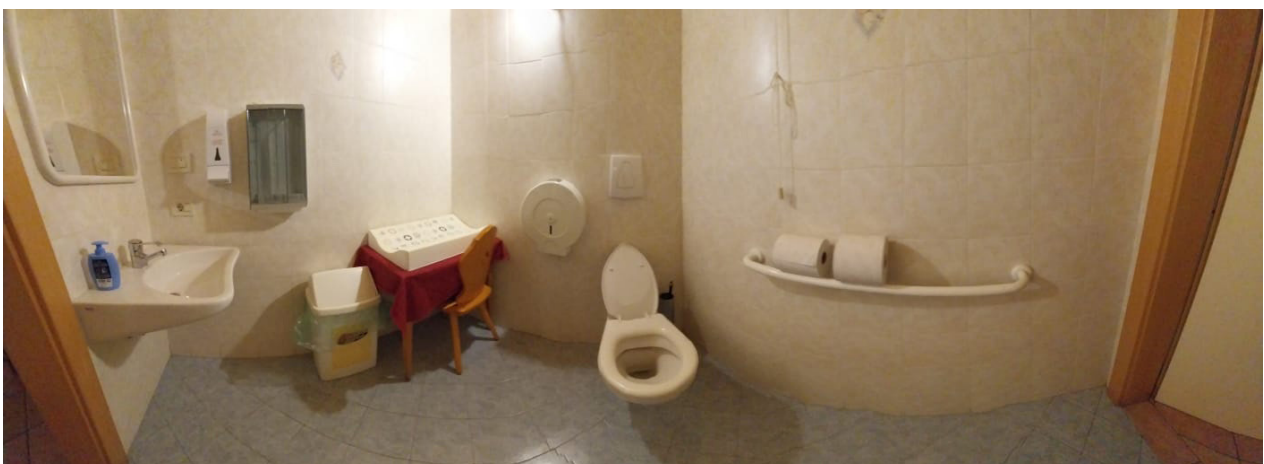

## Assistance, services

There are restrooms in the area adjacent to the parking lots at the Hotel Bucaneve and Albergo Dolomiti.

The Hotel Bucaneve has restroom facilities (partially) equipped for people with disabilities who use wheelchairs. REMOOVE staff will be at your disposal to provide support.